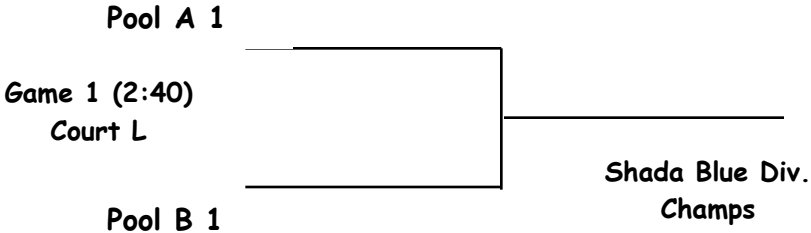

SHADA - 3rd Grade Boys Blue

Thanks for choosing the Shada!
We hope you compete hard and
have a ton of fun!