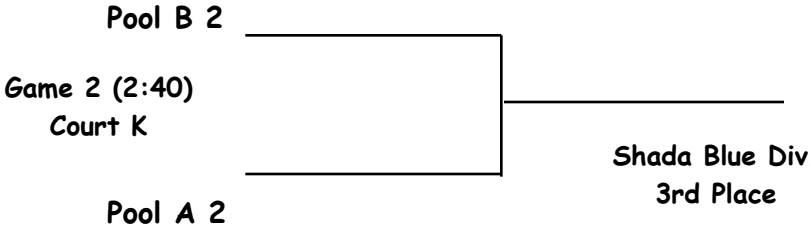

SHADA - 3rd Grade Boys Blue

Thanks for choosing the Shada!
We hope you compete hard and
have a ton of fun!