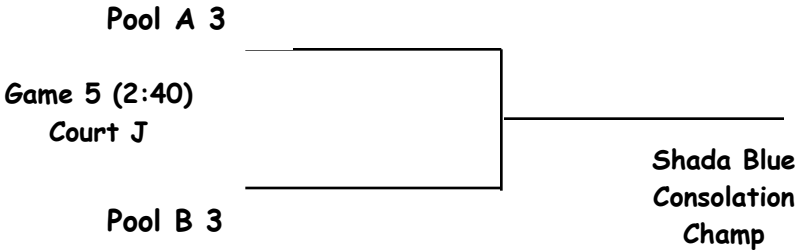

SHADA - 3rd Grade Boys Blue

Thanks for choosing the Shada!
We hope you compete hard and
have a ton of fun!