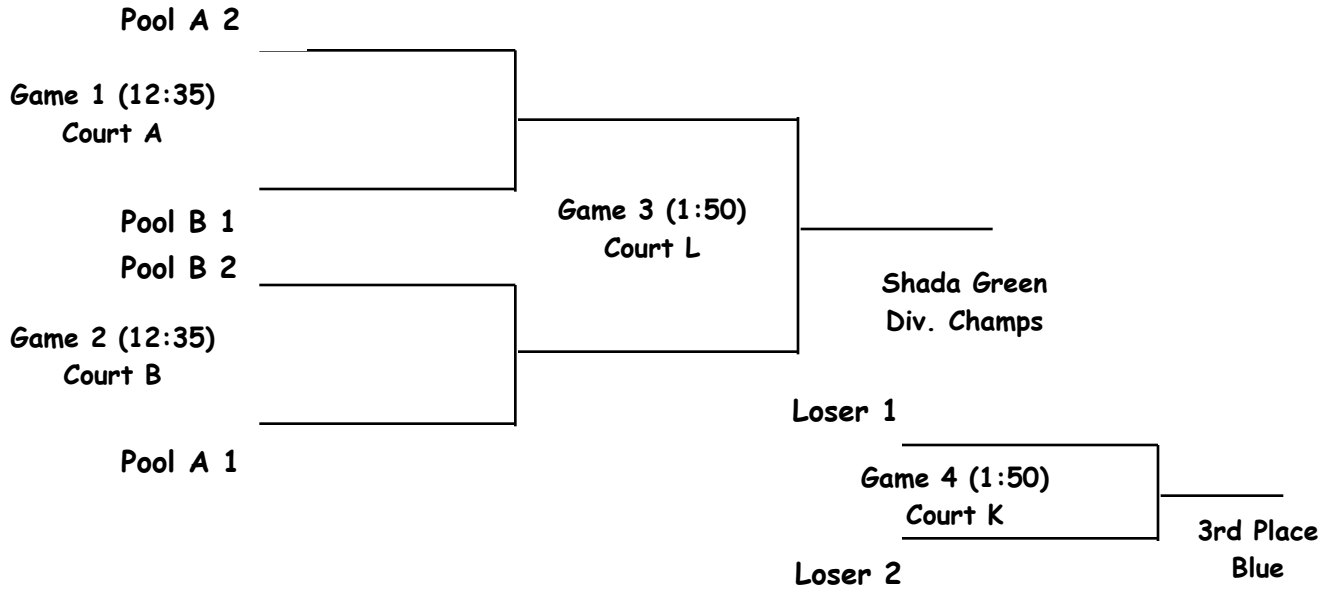

SHADA - 4th Girls - Green

OFFICIAL SCHEDULE

Official results are posted at the high school gymnasium foyer area.
Elementary Division is played on FRIDAY ONLY

Pool A

The Force - Ogema
Lightning - Hoffman
TimberLynx - Hawley
Spuds - Moorhead

POOL A - Pool Play

8:25 A.M.	Force	versus	Lightning	Court G
8:25 A.M.	Timberlynx	versus	Spuds	Court H
9:40 A.M.	Force	versus	Spuds	Court A
9:40 A.M.	Lightning	versus	Timberlynx	Court B
11:20 A.M.	Force	versus	Timberlynx	Court J
11:20 A.M.	Lightning	versus	Spuds	Court K

POOL B - Pool Play

8:50 A.M.	Huskies	versus	Dye Break	Court G
8:50 A.M.	Barnburners	versus	Floaters	Court H
10:05 A.M.	Huskies	versus	Floaters	Court A
10:05 A.M.	Dye Break	versus	Barnburners	Court B
11:20 A.M.	Huskies	versus	Barnburners	Court L
11:20 A.M.	Dye Break	versus	Floaters	Court M

Bracket play is located on the back of this form

SHADA - 4th Grade Girls Green

It is time to start the Jam!
Welcome to the Shada, play hard
and have fun.