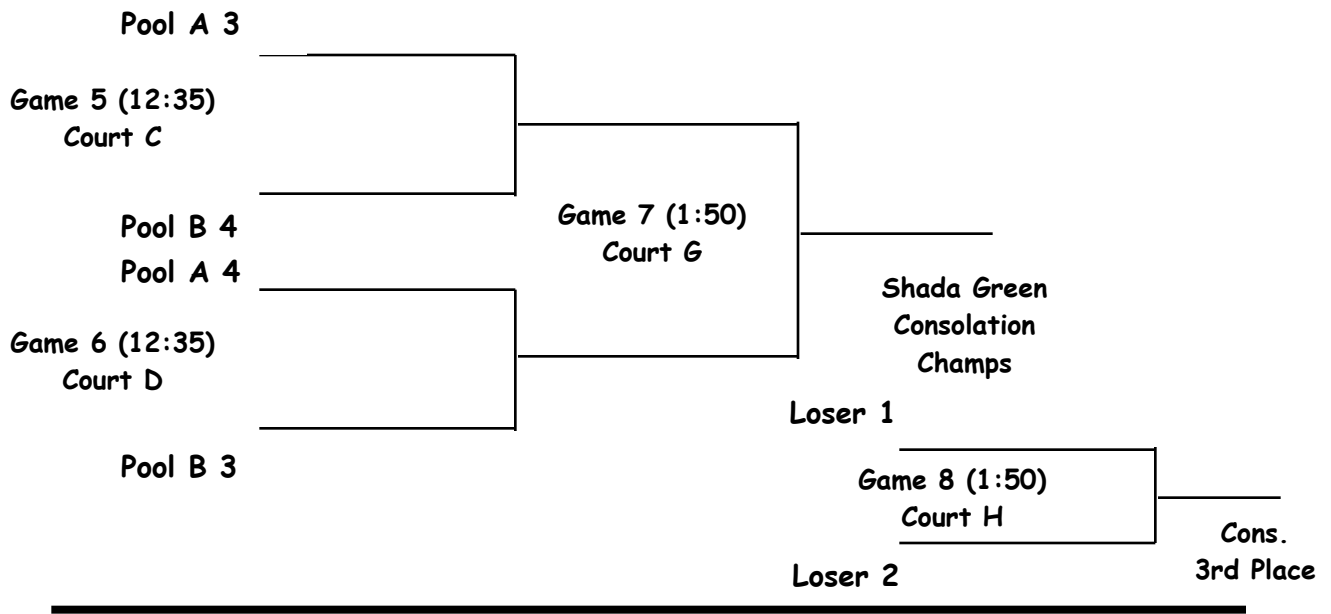

POOL A - Pool Play

8:25 A.M.	Force	versus	Lightning	Court G
8:25 A.M.	Timberlynx	versus	Spuds	Court H
9:40 A.M.	Force	versus	Spuds	Court A
9:40 A.M.	Lightning	versus	Timberlynx	Court B
11:20 A.M.	Force	versus	Timberlynx	Court J
11:20 A.M.	Lightning	versus	Spuds	Court K

POOL B - Pool Play

8:50 A.M.	Huskies	versus	Dye Break	Court G
8:50 A.M.	Barnburners	versus	Floaters	Court H
10:05 A.M.	Huskies	versus	Floaters	Court A
10:05 A.M.	Dye Break	versus	Barnburners	Court B
11:20 A.M.	Huskies	versus	Barnburners	Court L
11:20 A.M.	Dye Break	versus	Floaters	Court M

Bracket play is located on the back of this form

SHADA - 4th Grade Girls Green

It is time to start the Jam!
Welcome to the Shada, play hard
and have fun.