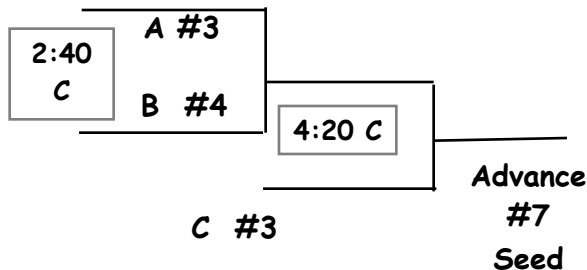

In the event of a tie in the team's records after pool play, the first tie breaker will be based on head competition. The next criteria will be points allowed by teams that are tied. --Awards will be given for the top 3 places along with a consolation champion.

POOL A - Pool Play

10:05 A.M.	Bulldogs	versus	Sprinkles	Court A
10:05 A.M.	Oreos	versus	Bucket Patrol	Court B
11:20 A.M.	Bulldogs	versus	Bucket Patrol	Court G
11:20 A.M.	Sprinkles	versus	Oreos	Court H
1:00 P.M.	Bulldogs	versus	Oreos	Court A
1:00 P.M.	Sprinkles	versus	Bucket Patrol	Court B

POOL B - Pool Play

10:05 A.M.	MN Speed	versus	Trash Cans	Court C
10:05 A.M.	BC - DB	versus	FN Spartans	Court D
11:45 A.M.	MN Speed	versus	FN Spartans	Court G
11:45 A.M.	Trash Cans	versus	BC - DB	Court H
1:00 P.M.	MN Speed	versus	BC - DB	Court C
1:00 P.M.	Trash Cans	versus	FN Spartans	Court D

POOL C - Pool Play

10:05 A.M.	Tiger Squad	versus	Rise Up	Court G
10:05 A.M.	ECI - ND	versus	Killer Bees	Court H
11:20 A.M.	Tiger Squad	versus	Killer Bees	Court A
11:20 A.M.	Rise Up	versus	ECI - ND	Court B
1:25 P.M.	Tiger Squad	versus	ECI - ND	Court A
1:25 P.M.	Rise Up	versus	Killer Bees	Court B

**Sundays
Single
Elimination
Bracket is on
Next page**

SHOOT OUT #1