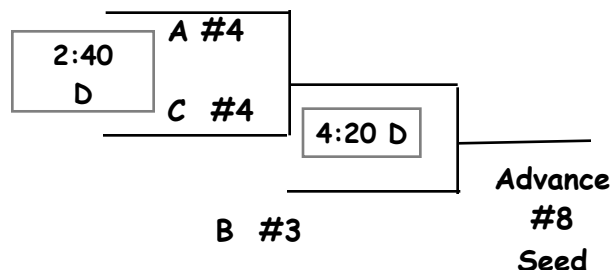

### POOL C - Pool Play

10:05 A.M.	Tiger Squad	versus	Rise Up	Court G
<b>10:05 A.M.</b>	<b>ECI - ND</b>	<b>versus</b>	<b>Killer Bees</b>	<b>Court H</b>
11:20 A.M.	Tiger Squad	versus	Killer Bees	Court A
<b>11:20 A.M.</b>	<b>Rise Up</b>	<b>versus</b>	<b>ECI - ND</b>	<b>Court B</b>
1:25 P.M.	Tiger Squad	versus	ECI - ND	Court A
<b>1:25 P.M.</b>	<b>Rise Up</b>	<b>versus</b>	<b>Killer Bees</b>	<b>Court B</b>

**Sundays  
Single  
Elimination  
Bracket is on  
Next page**

SHOOT OUT #1

SHOOT OUT #2