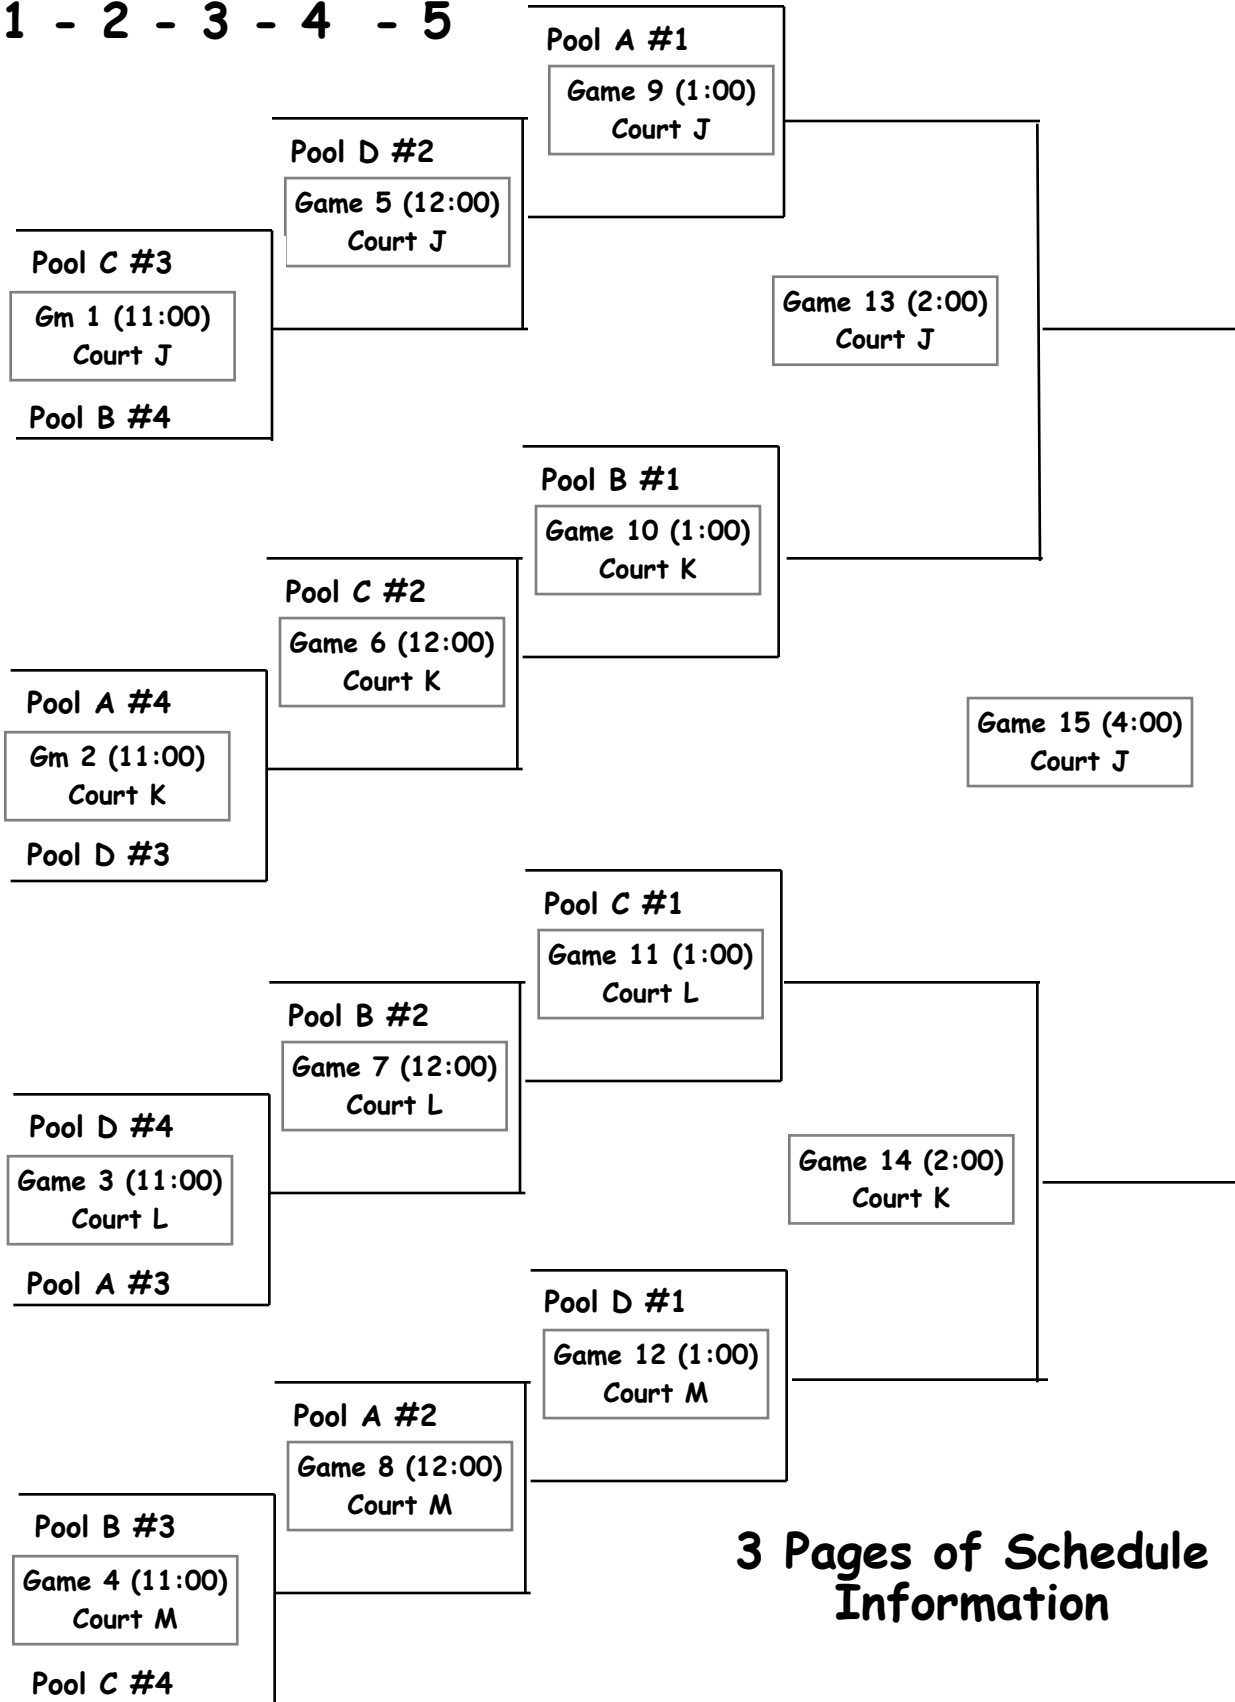

### Official Tournament Schedule

Game results and bracket information will be posted in the lobby area of the high school through out the day.

**Sunday's Double Elimination Tournament Attached**

# SHADA - College Men

Sunday - Rounds  
1 Loss & The Finals

# SHADA - College Men

Sunday - Rounds

1 - 2 - 3 - 4 - 5

3 Pages of Schedule Information