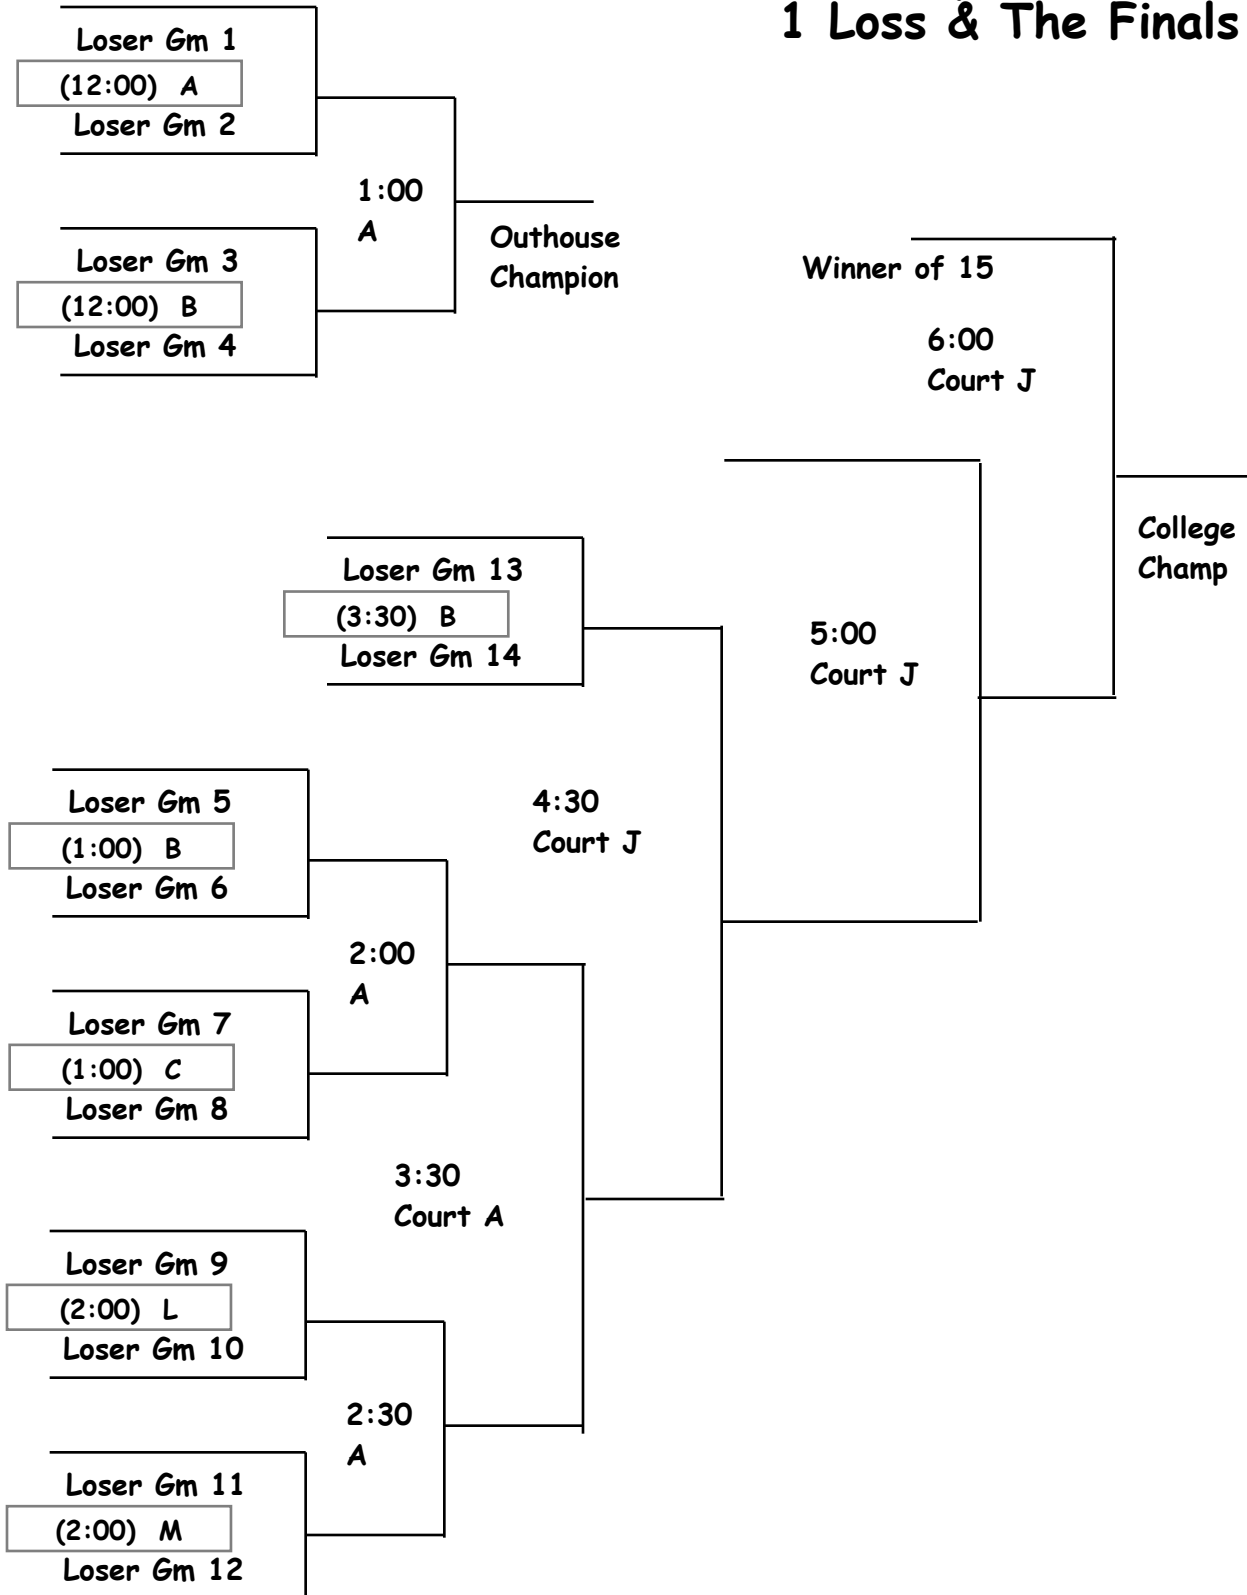

SHADA - College Men

Sunday - Rounds
1 Loss & The Finals