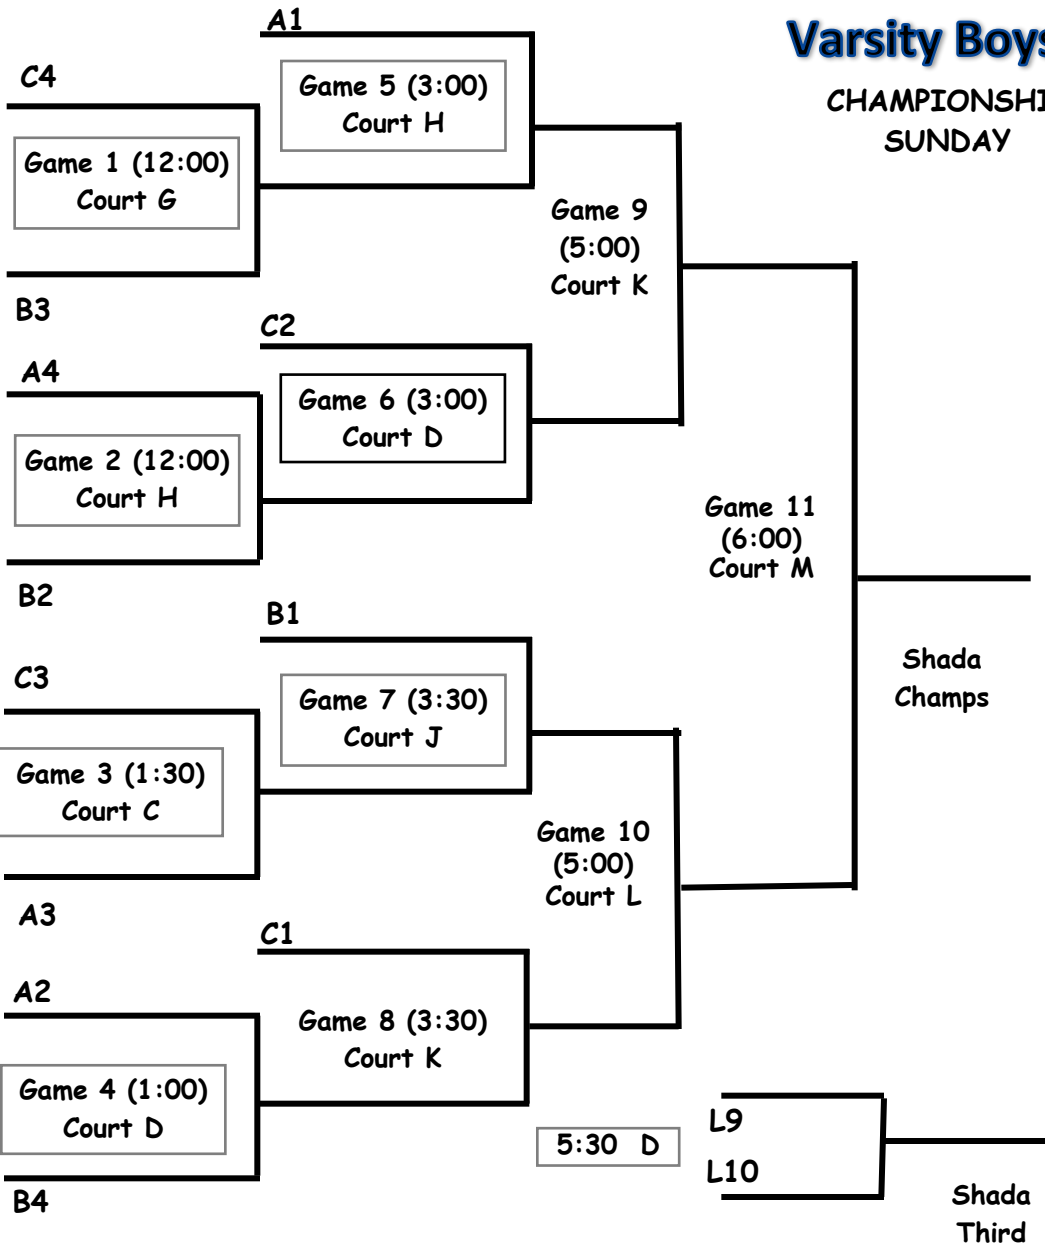

Varsity Boys

CHAMPIONSHIP
SUNDAY