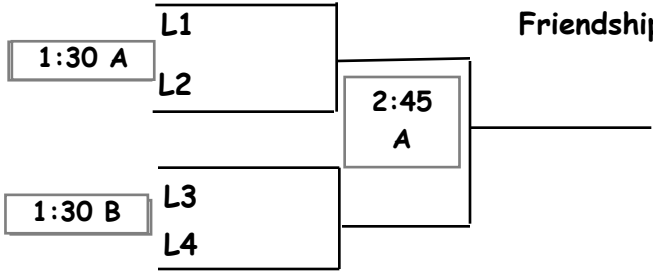

Shada Jam Friendship Champ